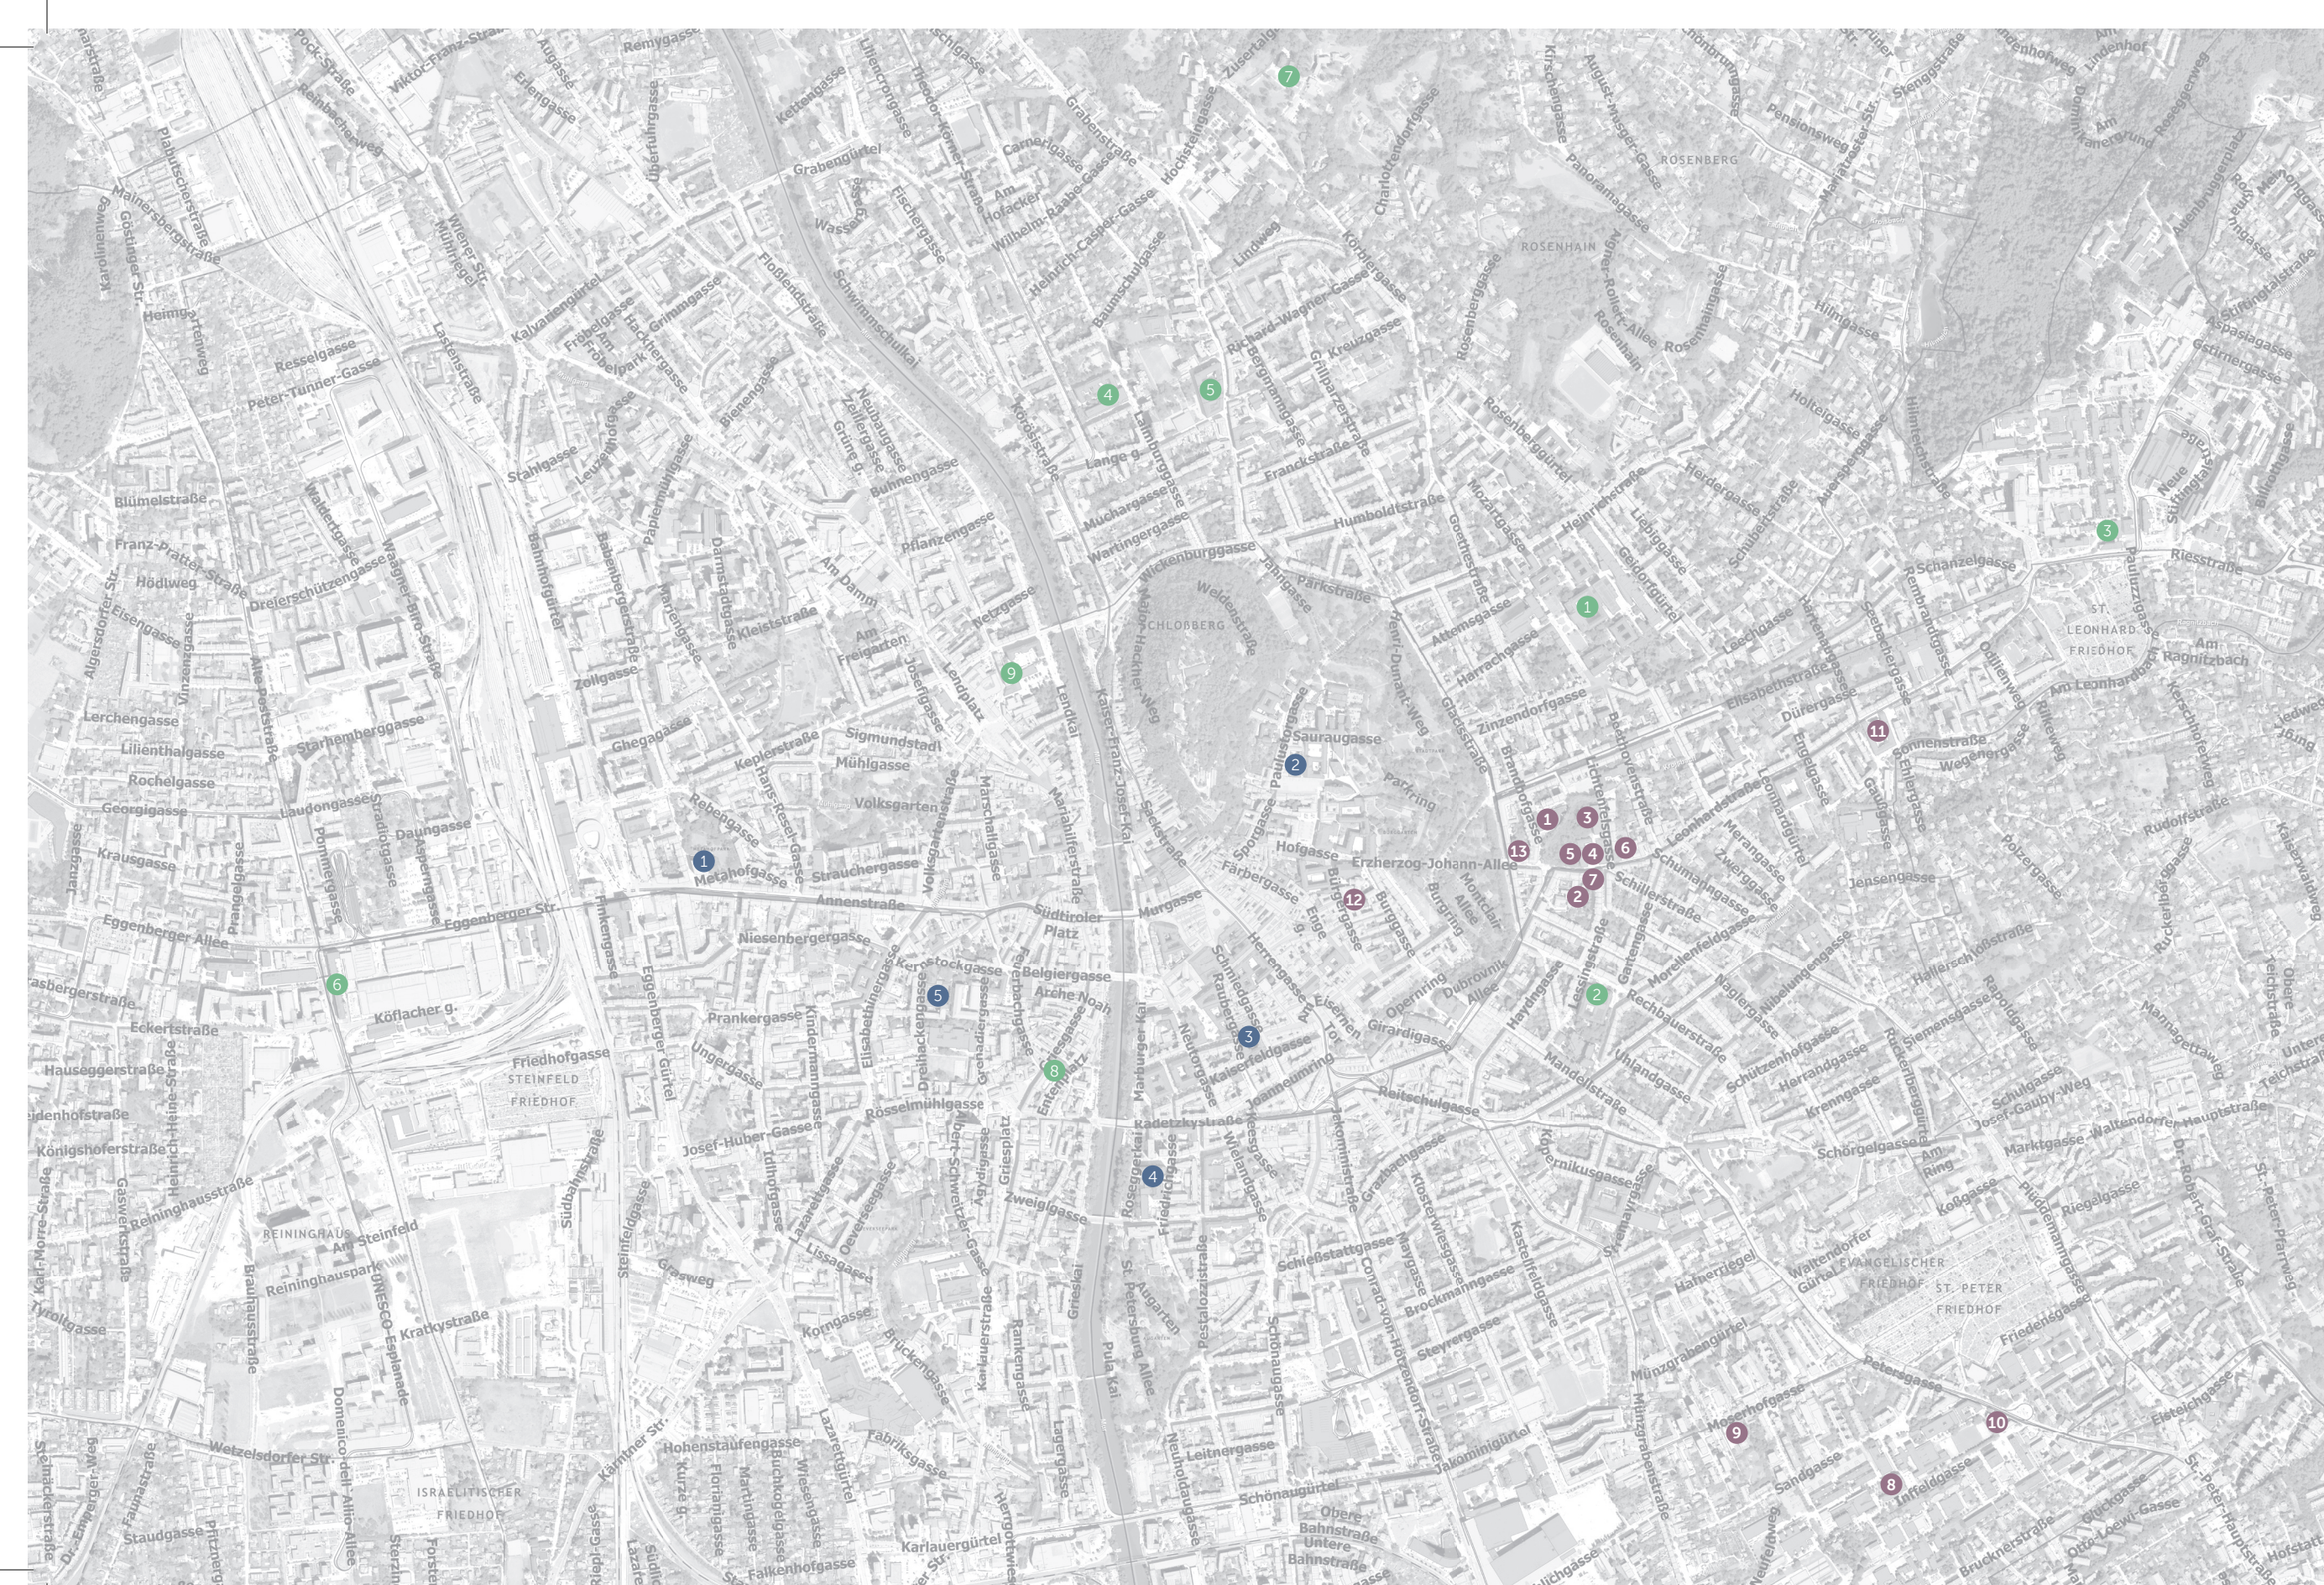

KUG-LOCATIONS

- 1 Brandhof 21** Brandhofgasse 21
 Institute 1 Composition, Theory of Music, History of Music and Conducting
 Institute 2 Piano
 Institute 3 Strings
 Institute 4 Wind and Percussion Instruments
Tram station: Maiffredygasse (Line 1, 7)
- 2 Maiffredygasse 12B**
 Doctoral School for Artistic Research
Tram station: Maiffredygasse (Line 1, 7)
- 3 MUMUTH** Lichtenfelsgasse 14
 Institute 10 Opera
Tram station: Lichtenfelsgasse/Kunstudiversität (Line 1, 7)
- 4 Theater im Palais (TiP)** Leonhardstraße 19
 Institute 9 Drama
Tram station: Lichtenfelsgasse/Kunstudiversität (Line 1, 7)
- 5 Palais Meran** Leonhardstraße 15
 Institute 14 Aesthetics of Music
 Institute 15 Early Music and Performance Practice
 Institute 16 Jazz Research
Tram station: Lichtenfelsgasse/Kunstudiversität (Line 1, 7)
- 6 Lichtenfelsgasse 21, Leonhardstraße 21**
Tram station: Lichtenfelsgasse/Kunstudiversität (Line 1, 7)
- 7 Sukalia** Leonhardstraße 18
 Institute 9 Drama
Tram station: Lichtenfelsgasse/Kunstudiversität (Line 1, 7)
- 8 Inffeldgasse 10/3** (Campus TU Graz)
 Institute 17 Electronic Music and Acoustics
Tram station: Schulzentrum St. Peter (Line 6)
- 9 Moserhofgasse 39-41**
 Institute 8 Jazz
Tram station: Moserhofgasse (Line 6)
- 10 Petersgasse 116** (Campus TU Graz)
 Institute 17 Electronic Music and Acoustics
Tram station: Schulzentrum St. Peter (Line 6)
- 11 Reiterkaserne** Leonhardstraße 82-84
 Institute 5 Music Education
 Institute 7 Voice, Lied and Oratorio
 Institute 11 Stage Design
 Institute 13 Ethnomusicology
 Doctoral School for Scholarly Doctoral Studies
Tram station: Reiterkaserne (Line 1, 7)
- 12 Palais Schwarzenberg** Bürgergasse 3
 Institute 6 Church Music and Organ
Tram station: Hauptplatz/Congress (Line 1, 7)
- 13 Glacisstraße 43A**
 Institute 11 Stage Design
Tram station: Maiffredygasse (Line 1, 7)